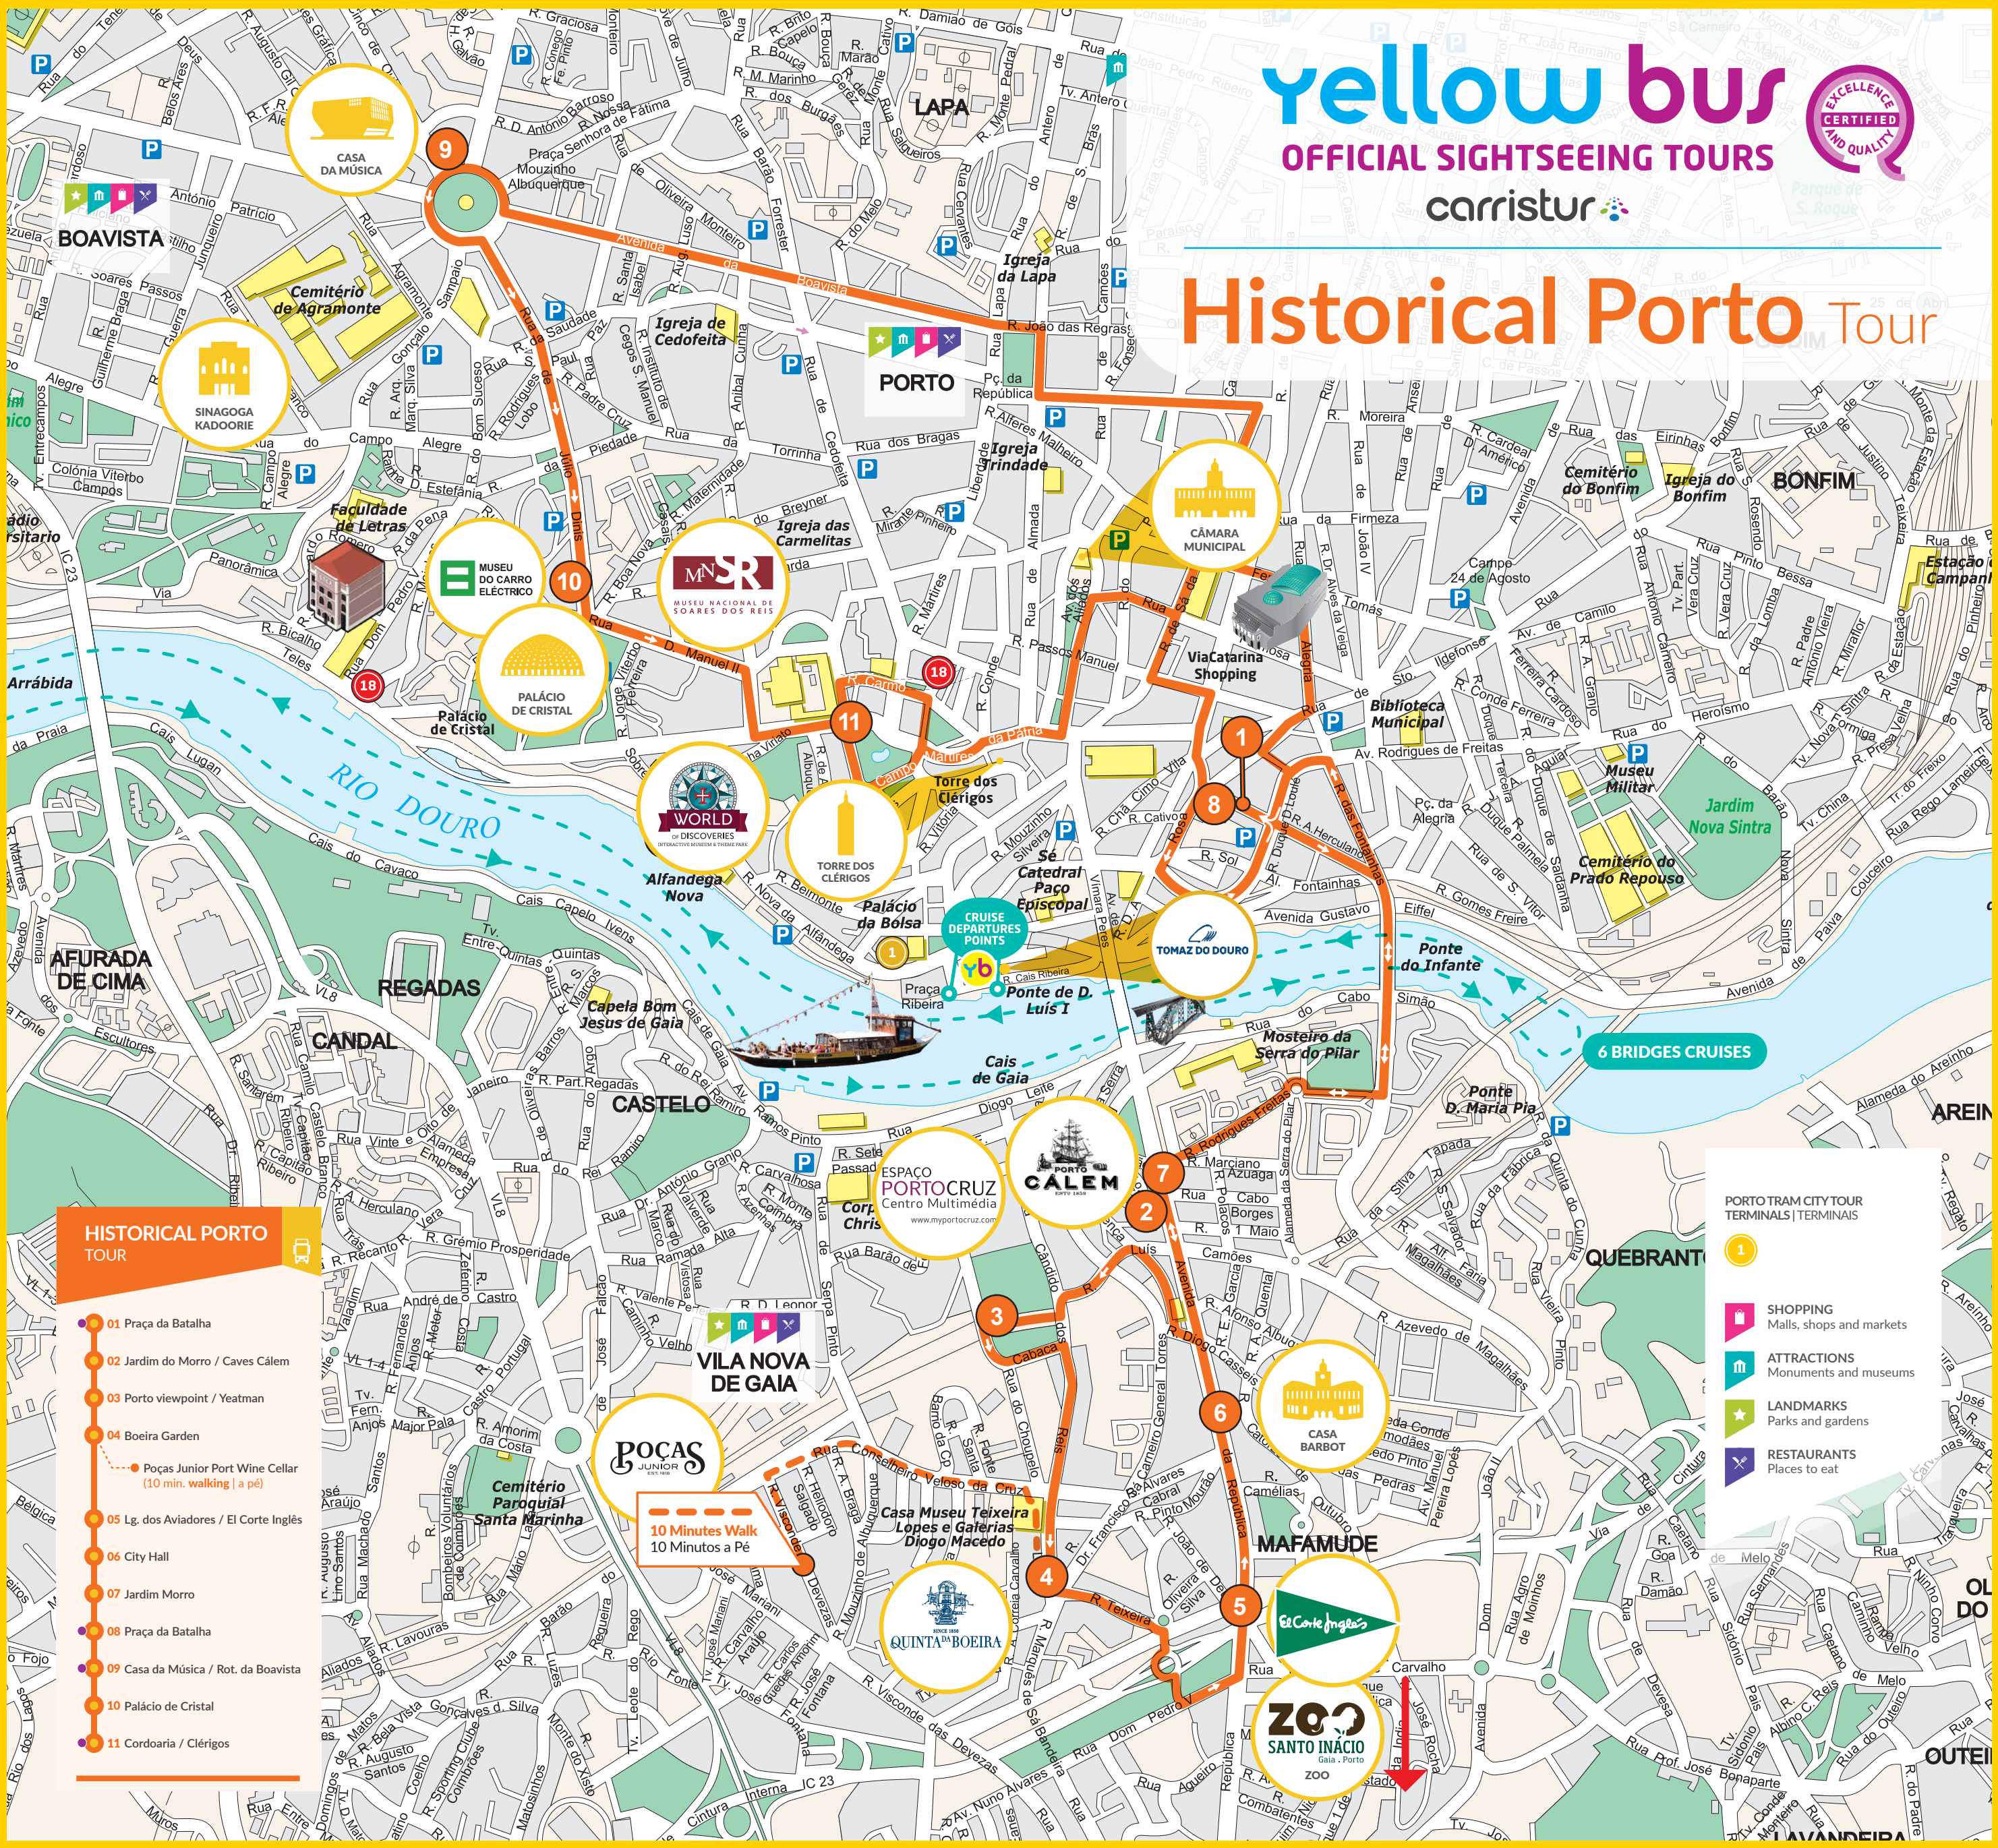

## OFFICIAL SIGHTSEEING TOURS

carristur

# Historical Porto Tour

### HISTORICAL PORTO TOUR

- 01 Praça da Batalha
- 02 Jardim do Morro / Caves Calem
- 03 Porto viewpoint / Yeatman
- 04 Boeira Garden
- 05 Lg. dos Aviadores / El Corte Inglés
- 06 City Hall
- 07 Jardim Morro
- 08 Praça da Batalha
- 09 Casa da Música / Rot. da Boavista
- 10 Palácio de Cristal
- 11 Cordoaria / Clérigos

10 Minutes Walk  
10 Minutos a Pé

6 BRIDGES CRUISES

PORTO TRAM CITY TOUR  
TERMINALS | TERMINAIS

- 1
- SHOPPING  
Malls, shops and markets
- ATTRACTIONS  
Monuments and museums
- LANDMARKS  
Parks and gardens
- RESTAURANTS  
Places to eat